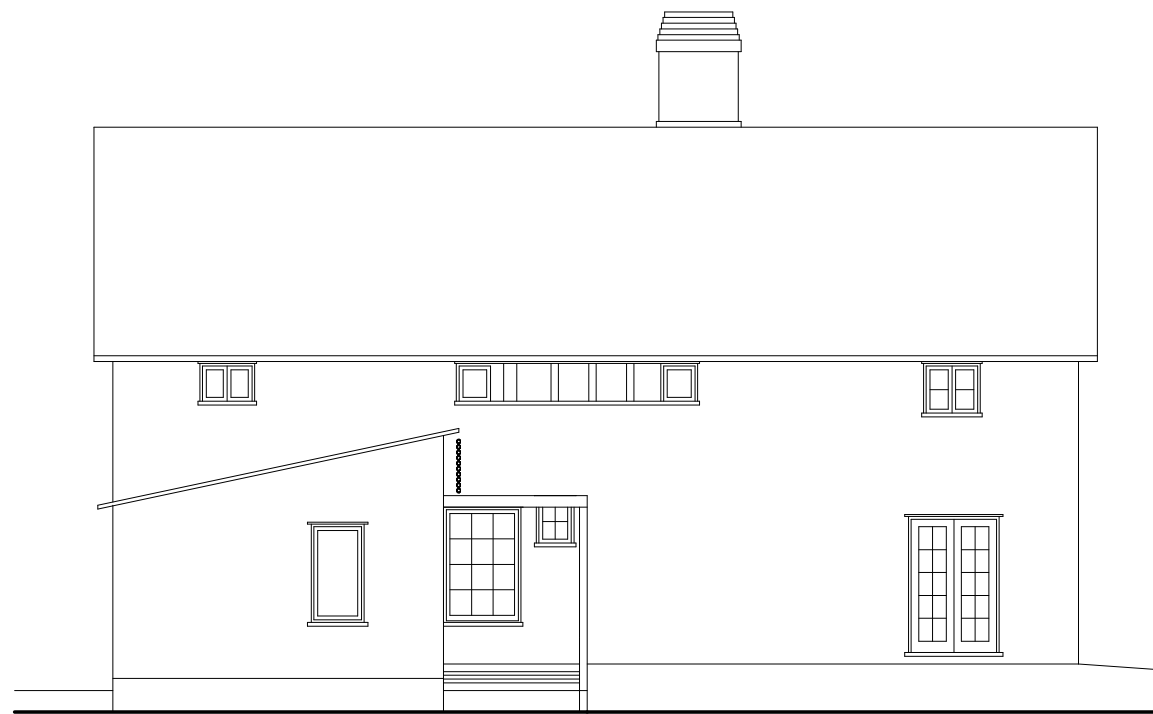

section through link/ west elevation

south elevation

west elevation

north elevation

modece architects

Fosters, Hartest, Bury St Edmunds, Suffolk IP29 4ET
 tel 01284 830085 fax 01284 830425 e-mail modece@btconnect.com

client G and A Shorter
 project Parson's Cottage, Hawkedon
 dwg title elevations, proposed

scale	drawn	date	project no	dwg no	rev
1:100	rs	jan 09	0830	08	