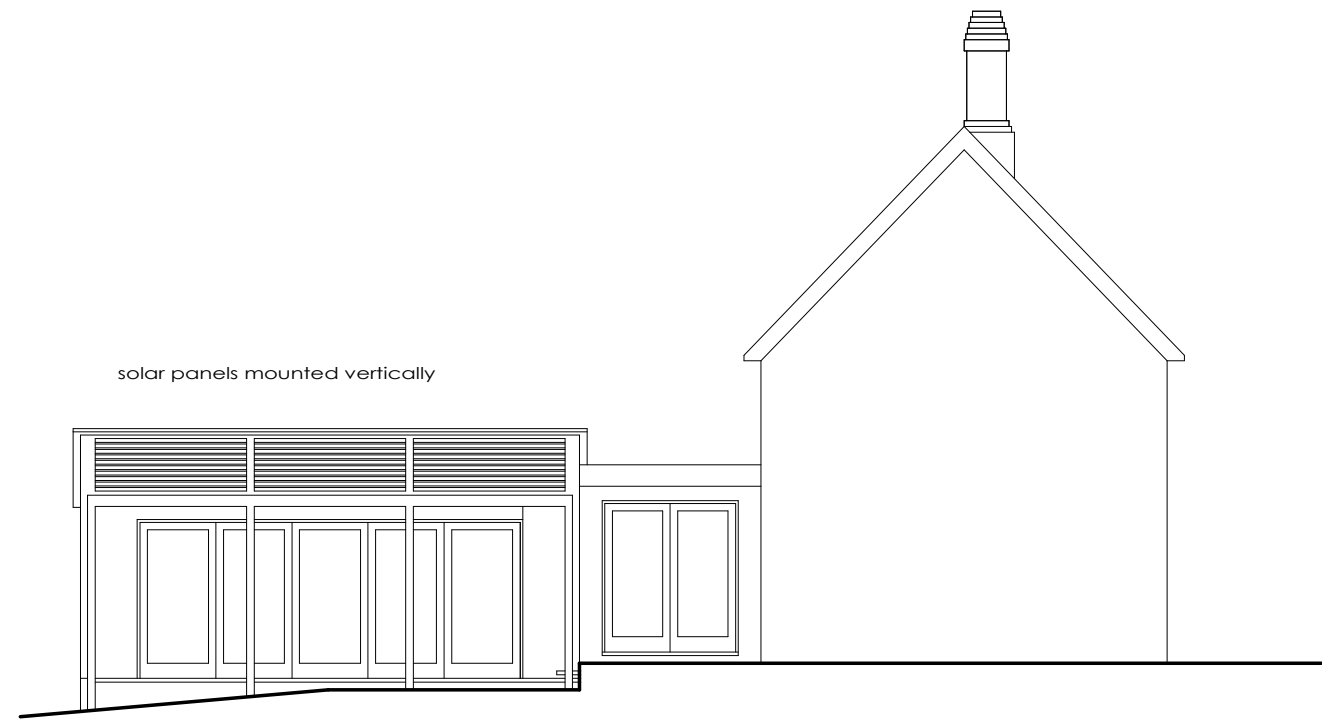

section through link/ west elevation

south elevation

west elevation

north elevation

modece architects

Fosters, Hartest, Bury St Edmunds, Suffolk IP29 4ET
 tel 01284 830085 fax 01284 830425 e-mail modece@btconnect.com

client G and A Shorter
 project Parson's Cottage, Hawkedon
 dwg title elevations, proposed

scale	drawn	date	project no	dwg no	rev
1:100	rs	jan 09	0830	08	